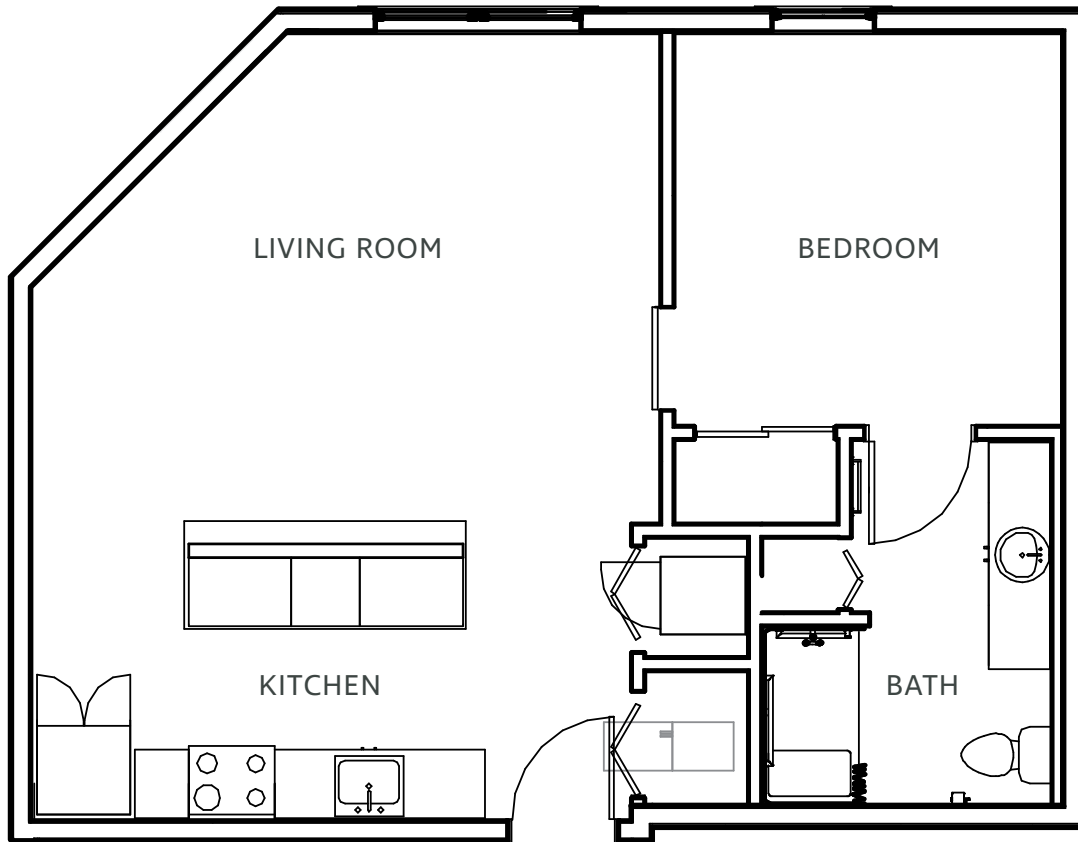

The Greenline

1 BR · 1 BA · 660 sq. ft.

BRIGHTMORE
of EAST MEMPHIS
— A SENIOR LIVING COMMUNITY —

Floor plans pictured are a representation. Actual floor plans may vary slightly.

Memphis, TN
901.436.1296
BrightmoreOfEastMemphis.com