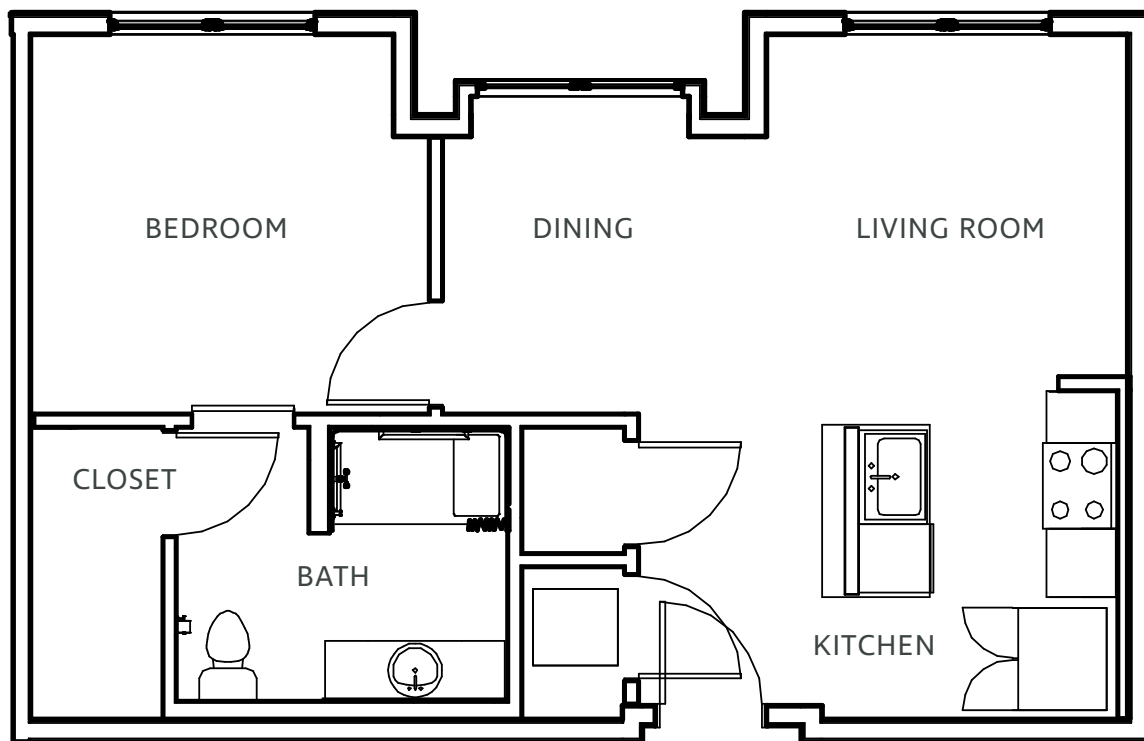

The Beale II

1 BR · 1 BA · 596 sq. ft.

BRIGHTMORE
of EAST MEMPHIS
— A SENIOR LIVING COMMUNITY —

Floor plans pictured are a representation. Actual floor plans may vary slightly.

Memphis, TN
901.436.1296
BrightmoreOfEastMemphis.com

The Brookhaven

1 BR · 1 BA · 527 sq. ft.

BRIGHTMORE
of EAST MEMPHIS
— A SENIOR LIVING COMMUNITY —

Floor plans pictured are a representation. Actual floor plans may vary slightly.

Memphis, TN
901.436.1296
BrightmoreOfEastMemphis.com

The Colonial

1 BR · 1 BA · 600 sq. ft.

BRIGHTMORE
of EAST MEMPHIS
— A SENIOR LIVING COMMUNITY —

Floor plans pictured are a representation. Actual floor plans may vary slightly.

Memphis, TN
901.436.1296
BrightmoreOfEastMemphis.com