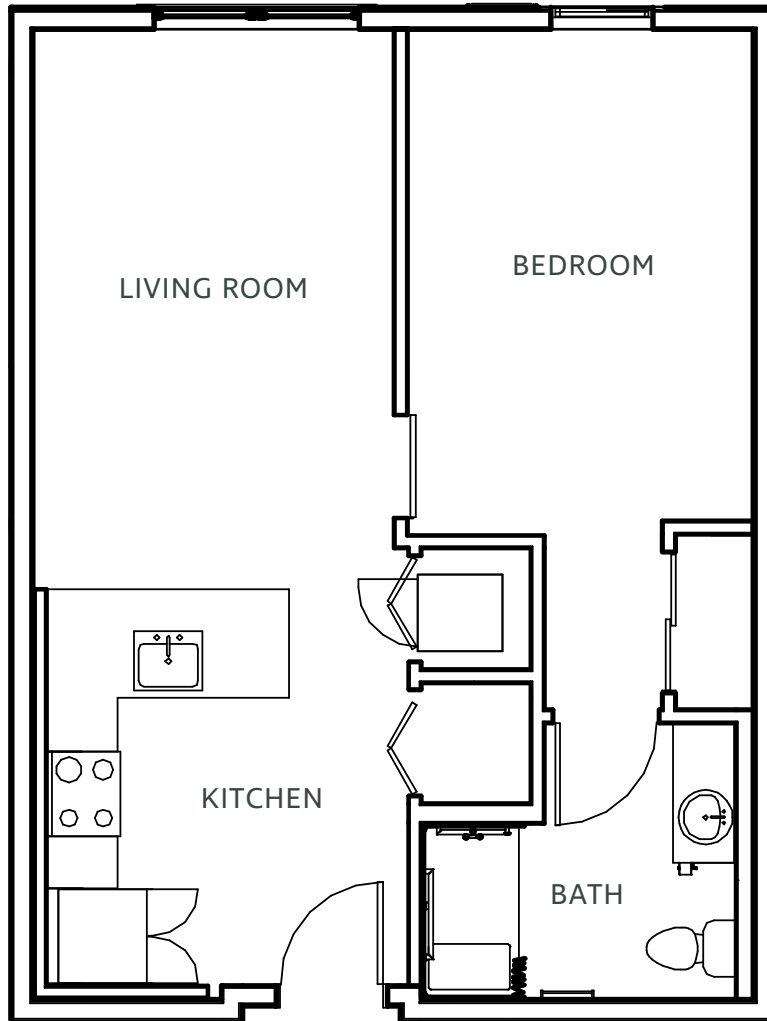

The Beale I

1 BR · 1 BA · 518 sq. ft.

BRIGHTMORE
of EAST MEMPHIS
— A SENIOR LIVING COMMUNITY —

Floor plans pictured are a representation. Actual floor plans may vary slightly.

Memphis, TN
901.436.1296
BrightmoreOfEastMemphis.com

The Beale II

1 BR · 1 BA · 596 sq. ft.

BRIGHTMORE
of EAST MEMPHIS
— A SENIOR LIVING COMMUNITY —

Floor plans pictured are a representation. Actual floor plans may vary slightly.

Memphis, TN
901.436.1296
BrightmoreOfEastMemphis.com

The Brookhaven

1 BR · 1 BA · 527 sq. ft.

BRIGHTMORE
of EAST MEMPHIS
— A SENIOR LIVING COMMUNITY —

Floor plans pictured are a representation. Actual floor plans may vary slightly.

Memphis, TN
901.436.1296
BrightmoreOfEastMemphis.com

The Colonial

1 BR · 1 BA · 600 sq. ft.

BRIGHTMORE
of EAST MEMPHIS
— A SENIOR LIVING COMMUNITY —

Floor plans pictured are a representation. Actual floor plans may vary slightly.

Memphis, TN
901.436.1296
BrightmoreOfEastMemphis.com