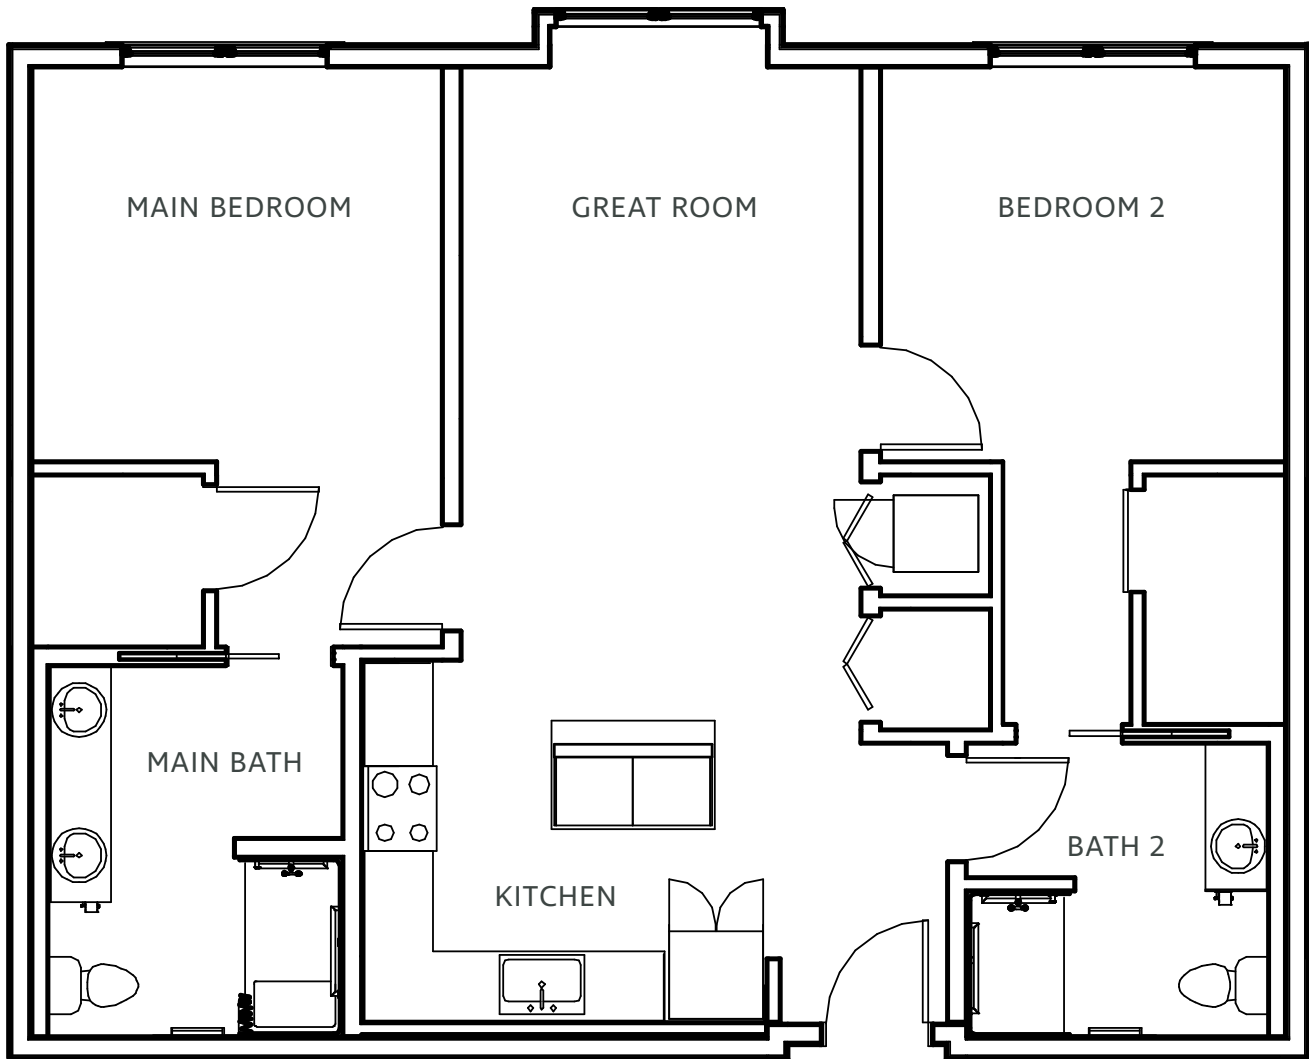

The Lorraine

1 BR · 1 BA · Den · 867 sq. ft.

BRIGHTMORE
of EAST MEMPHIS
— A SENIOR LIVING COMMUNITY —

Floor plans pictured are a representation. Actual floor plans may vary slightly.

Memphis, TN
901.436.1296
BrightmoreOfEastMemphis.com

The Peabody

2 BR · 2 BA · 1,039 sq. ft.

BRIGHTMORE
of EAST MEMPHIS
— A SENIOR LIVING COMMUNITY —

Floor plans pictured are a representation. Actual floor plans may vary slightly.

Memphis, TN
901.436.1296
BrightmoreOfEastMemphis.com