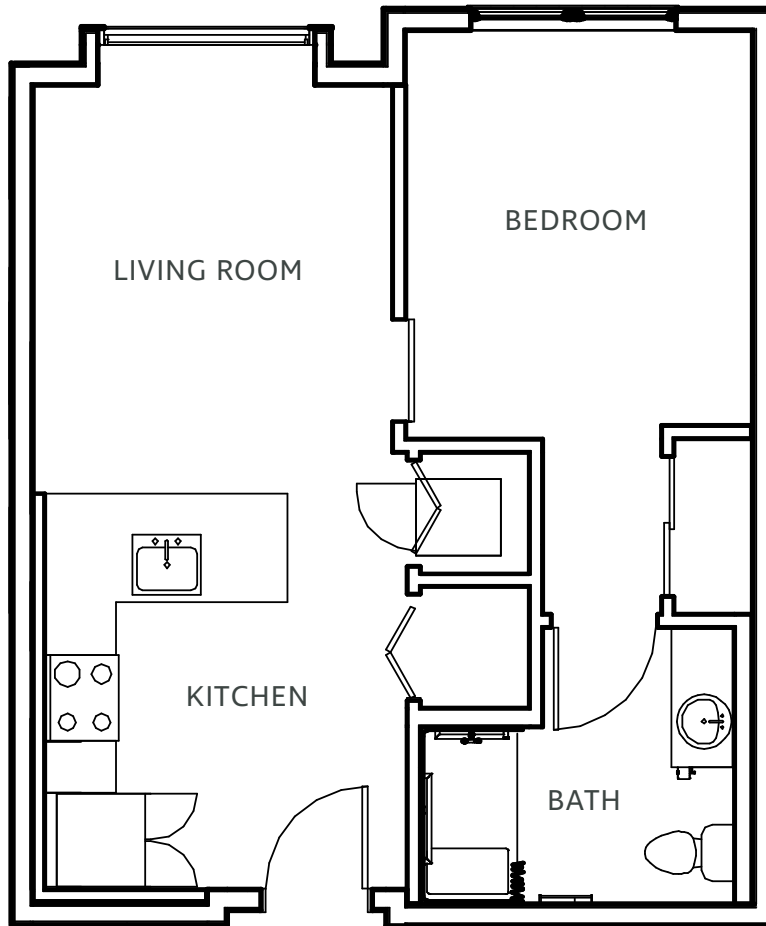

The Beale I

1 BR · 1 BA · 518 sq. ft.

BRIGHTMORE
of EAST MEMPHIS
— A SENIOR LIVING COMMUNITY —

Floor plans pictured are a representation. Actual floor plans may vary slightly.

Memphis, TN
901.436.1296
BrightmoreOfEastMemphis.com

The Beale II

1 BR · 1 BA · 596 sq. ft.

BRIGHTMORE
of EAST MEMPHIS
— A SENIOR LIVING COMMUNITY —

Floor plans pictured are a representation. Actual floor plans may vary slightly.

Memphis, TN
901.436.1296
BrightmoreOfEastMemphis.com

The Brookhaven

1 BR · 1 BA · 527 sq. ft.

BRIGHTMORE
of EAST MEMPHIS
— A SENIOR LIVING COMMUNITY —

Floor plans pictured are a representation. Actual floor plans may vary slightly.

Memphis, TN
901.436.1296
BrightmoreOfEastMemphis.com

The Colonial

1 BR · 1 BA · 600 sq. ft.

BRIGHTMORE
of EAST MEMPHIS
— A SENIOR LIVING COMMUNITY —

Floor plans pictured are a representation. Actual floor plans may vary slightly.

Memphis, TN
901.436.1296
BrightmoreOfEastMemphis.com