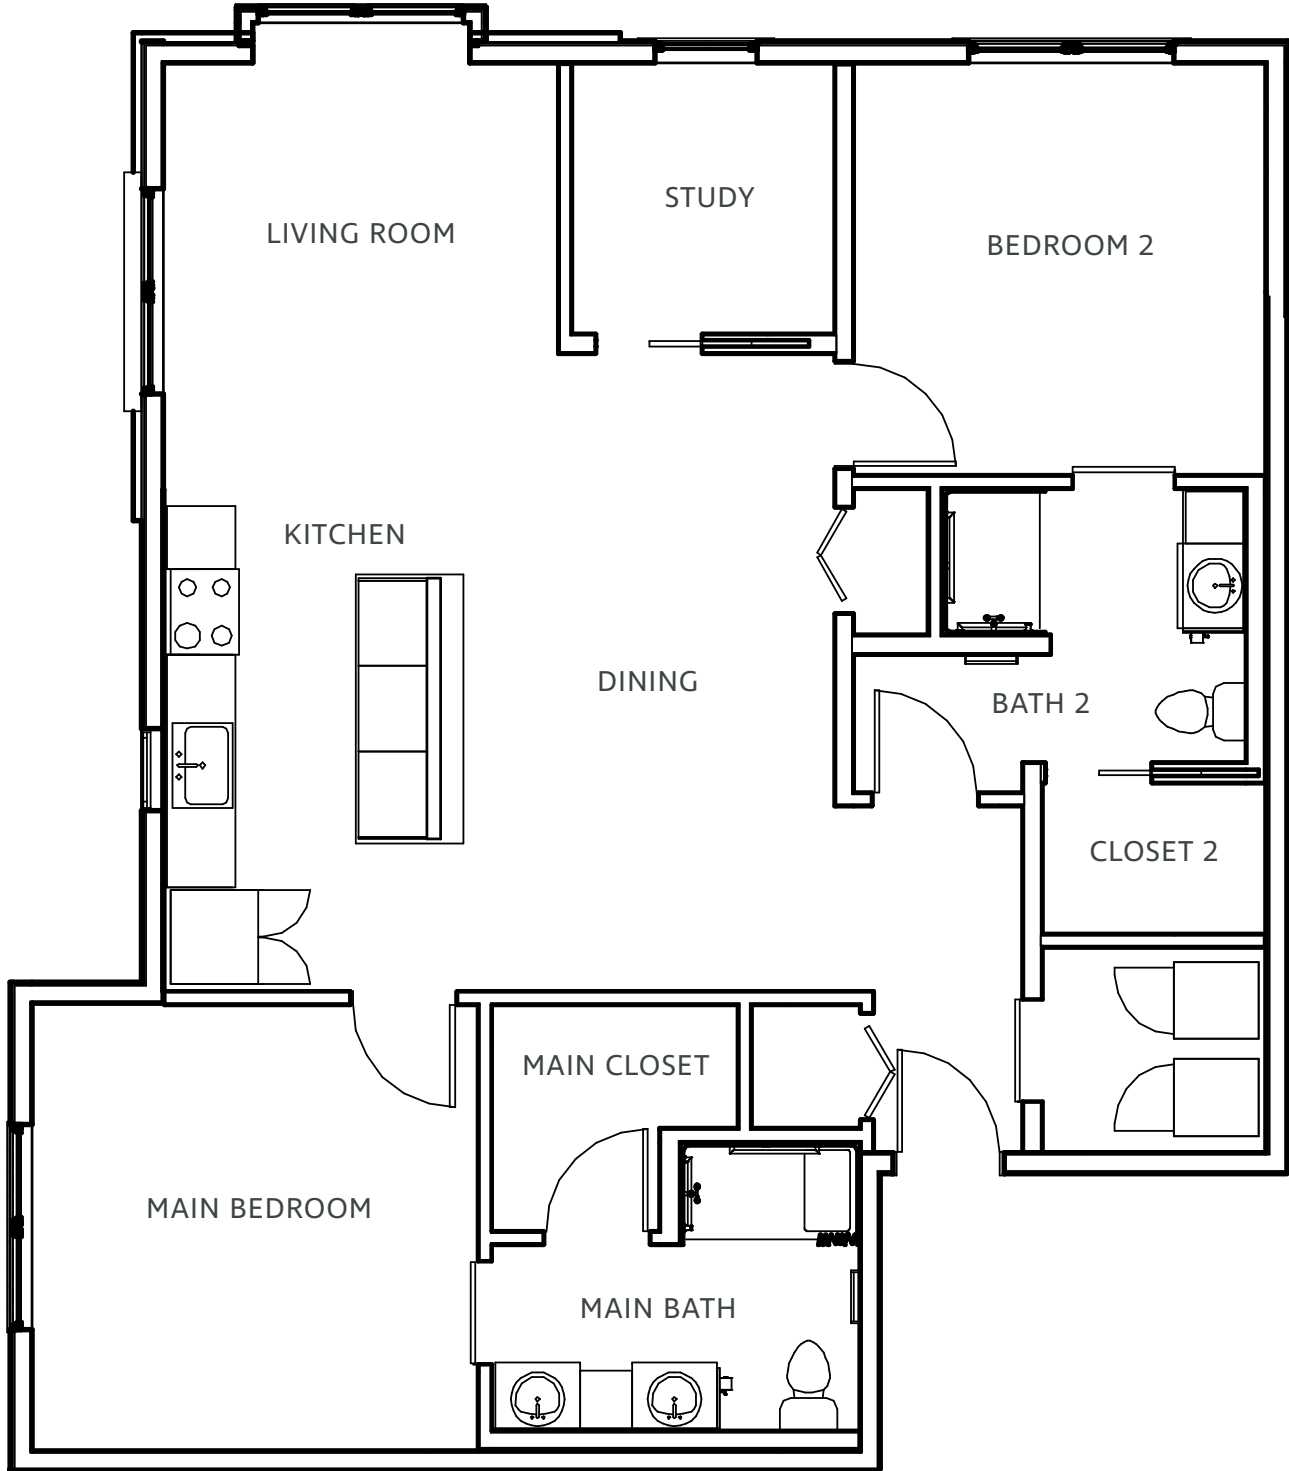

The Peabody

2 BR · 2 BA · 1,039 sq. ft.

BRIGHTMORE
of EAST MEMPHIS
— A SENIOR LIVING COMMUNITY —

Floor plans pictured are a representation. Actual floor plans may vary slightly.

Memphis, TN
901.436.1296
BrightmoreOfEastMemphis.com

The Poplar

2 BR · 2 BA · 1,033 sq. ft.

BRIGHTMORE
of EAST MEMPHIS
— A SENIOR LIVING COMMUNITY —

Floor plans pictured are a representation. Actual floor plans may vary slightly.

Memphis, TN
901.436.1296
BrightmoreOfEastMemphis.com

The Presley

2 BR · 2 BA · Study · 1,256 sq. ft.

BRIGHTMORE
of EAST MEMPHIS
— A SENIOR LIVING COMMUNITY —

Floor plans pictured are a representation. Actual floor plans may vary slightly.

Memphis, TN
901.436.1296
BrightmoreOfEastMemphis.com