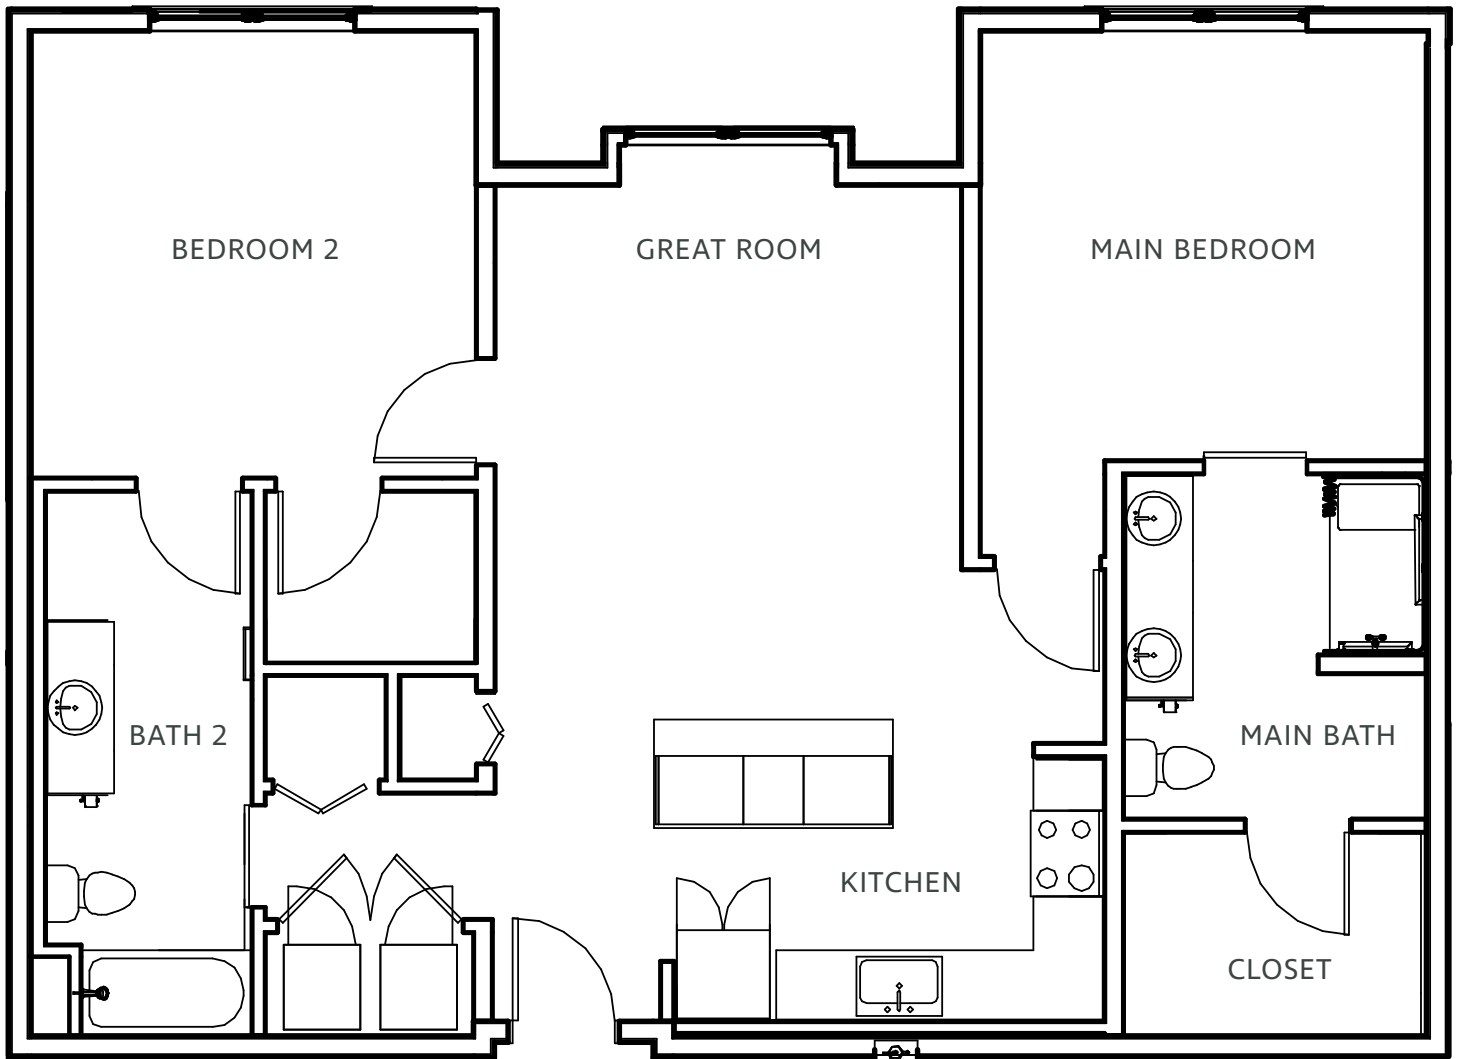

The Peabody

2 BR · 2 BA · 1,039 sq. ft.

BRIGHTMORE
of EAST MEMPHIS
— A SENIOR LIVING COMMUNITY —

Floor plans pictured are a representation. Actual floor plans may vary slightly.

Memphis, TN
901.436.1296
BrightmoreOfEastMemphis.com

The Poplar

2 BR · 2 BA · 1,033 sq. ft.

BRIGHTMORE
of EAST MEMPHIS
— A SENIOR LIVING COMMUNITY —

Floor plans pictured are a representation. Actual floor plans may vary slightly.

Memphis, TN
901.436.1296
BrightmoreOfEastMemphis.com