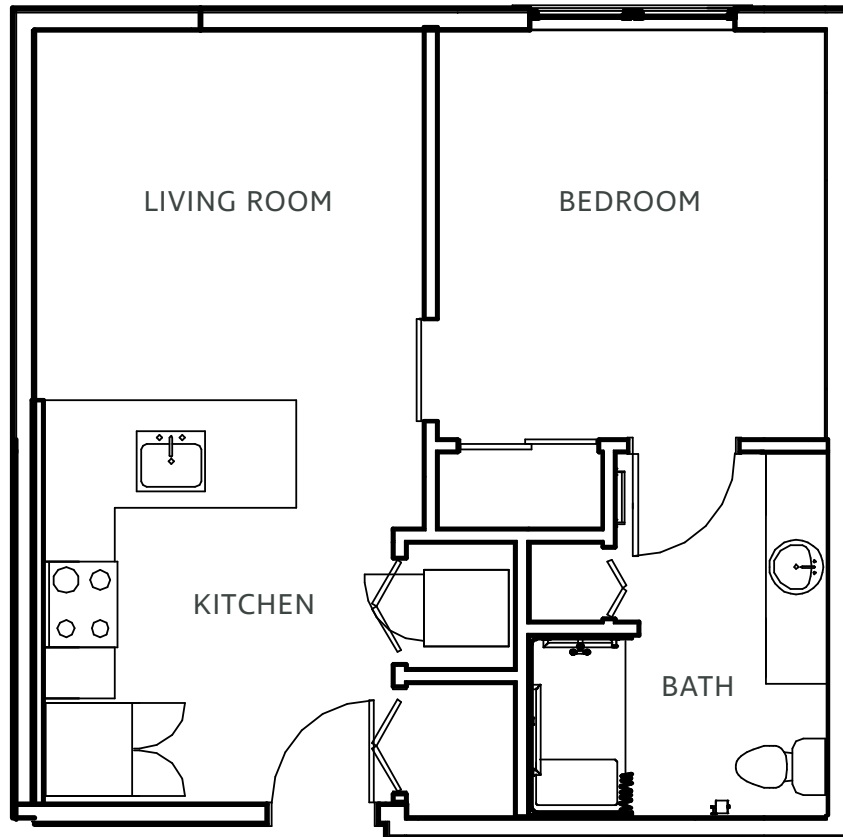

The Beale I

1 BR · 1 BA · 518 sq. ft.

BRIGHTMORE
of EAST MEMPHIS
— A SENIOR LIVING COMMUNITY —

Floor plans pictured are a representation. Actual floor plans may vary slightly.

Memphis, TN
901.436.1296
BrightmoreOfEastMemphis.com

The Beale II

1 BR · 1 BA · 596 sq. ft.

BRIGHTMORE
of EAST MEMPHIS
— A SENIOR LIVING COMMUNITY —

Floor plans pictured are a representation. Actual floor plans may vary slightly.

Memphis, TN
901.436.1296
BrightmoreOfEastMemphis.com

The Brookhaven

1 BR · 1 BA · 527 sq. ft.

BRIGHTMORE
of EAST MEMPHIS
— A SENIOR LIVING COMMUNITY —

Floor plans pictured are a representation. Actual floor plans may vary slightly.

Memphis, TN
901.436.1296
BrightmoreOfEastMemphis.com

The Colonial

1 BR · 1 BA · 600 sq. ft.

BRIGHTMORE
of EAST MEMPHIS
— A SENIOR LIVING COMMUNITY —

Floor plans pictured are a representation. Actual floor plans may vary slightly.

Memphis, TN
901.436.1296
BrightmoreOfEastMemphis.com