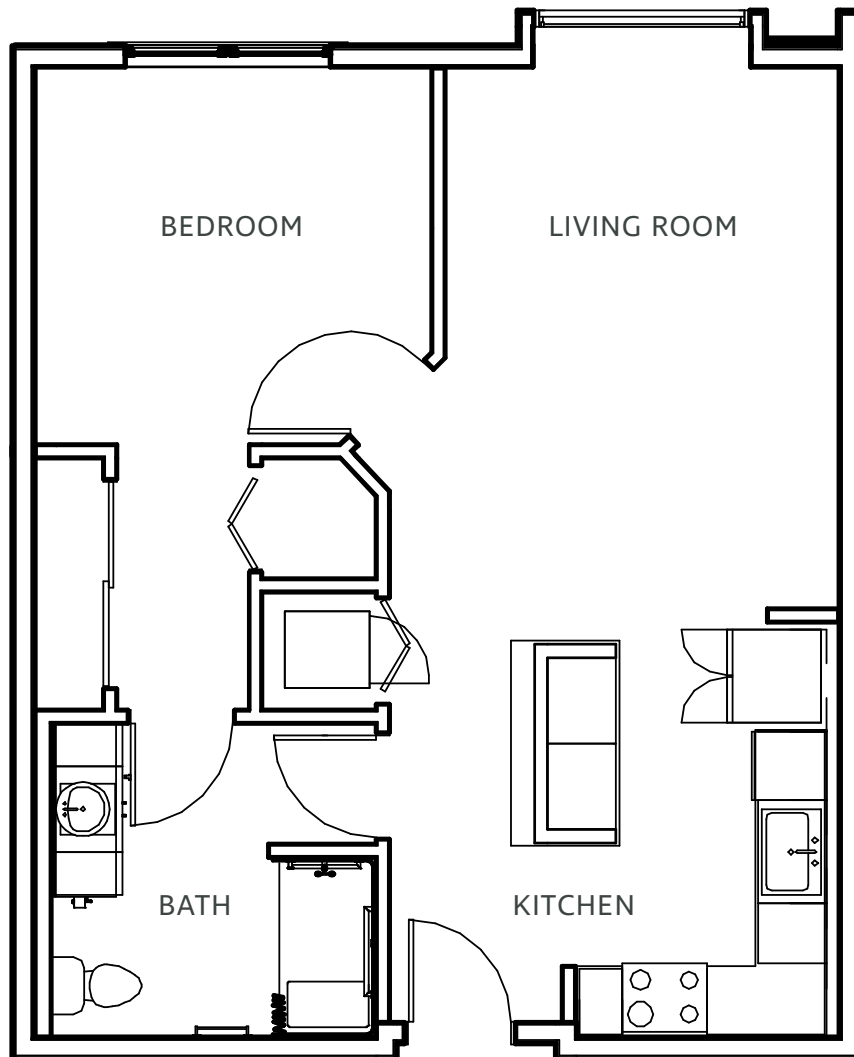

The Greenline

1 BR · 1 BA · 660 sq. ft.

BRIGHTMORE
of EAST MEMPHIS
— A SENIOR LIVING COMMUNITY —

Floor plans pictured are a representation. Actual floor plans may vary slightly.

Memphis, TN
901.436.1296
BrightmoreOfEastMemphis.com

The Heritage

1 BR · 1 BA · 665 sq. ft.

BRIGHTMORE
of EAST MEMPHIS
— A SENIOR LIVING COMMUNITY —

Floor plans pictured are a representation. Actual floor plans may vary slightly.

Memphis, TN
901.436.1296
BrightmoreOfEastMemphis.com