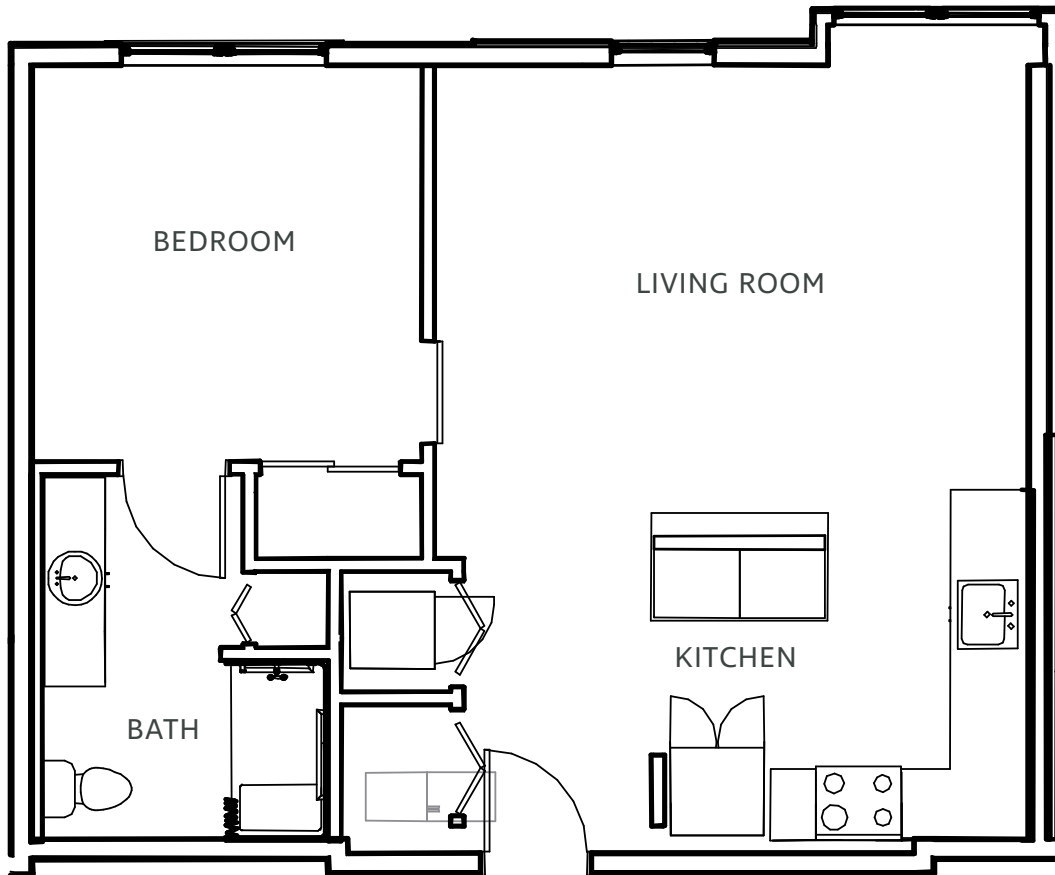

The Jude

1 BR · 1 BA · 669 sq. ft.

BRIGHTMORE
of EAST MEMPHIS
— A SENIOR LIVING COMMUNITY —

Floor plans pictured are a representation. Actual floor plans may vary slightly.

Memphis, TN
901.436.1296
BrightmoreOfEastMemphis.com