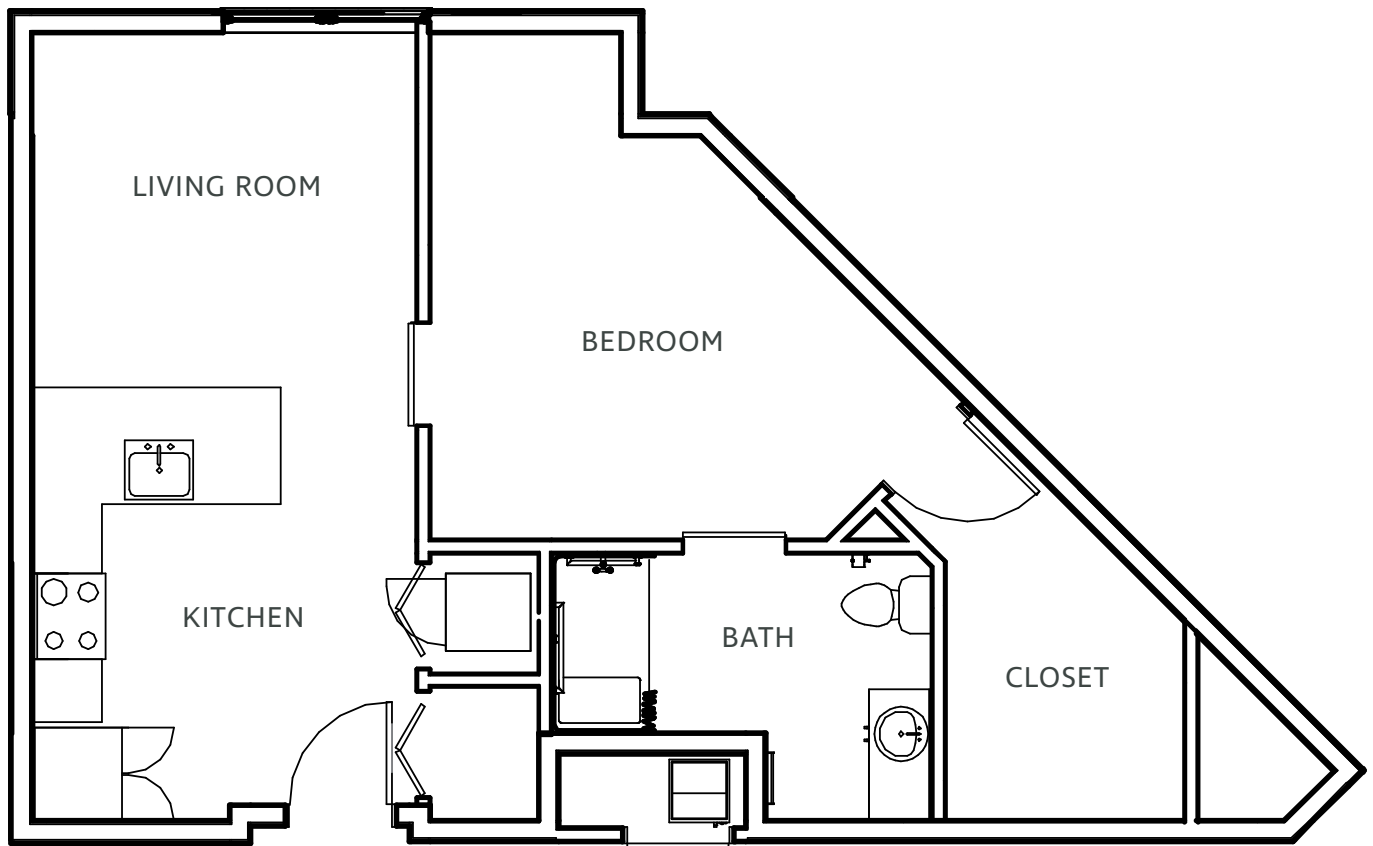

The Colonial

1 BR · 1 BA · 600 sq. ft.

BRIGHTMORE
of EAST MEMPHIS
— A SENIOR LIVING COMMUNITY —

Floor plans pictured are a representation. Actual floor plans may vary slightly.

Memphis, TN
901.436.1296
BrightmoreOfEastMemphis.com

The Eastgate

1 BR · 1 BA · 606 sq. ft.

BRIGHTMORE
of EAST MEMPHIS
— A SENIOR LIVING COMMUNITY —

Floor plans pictured are a representation. Actual floor plans may vary slightly.

Memphis, TN
901.436.1296
BrightmoreOfEastMemphis.com